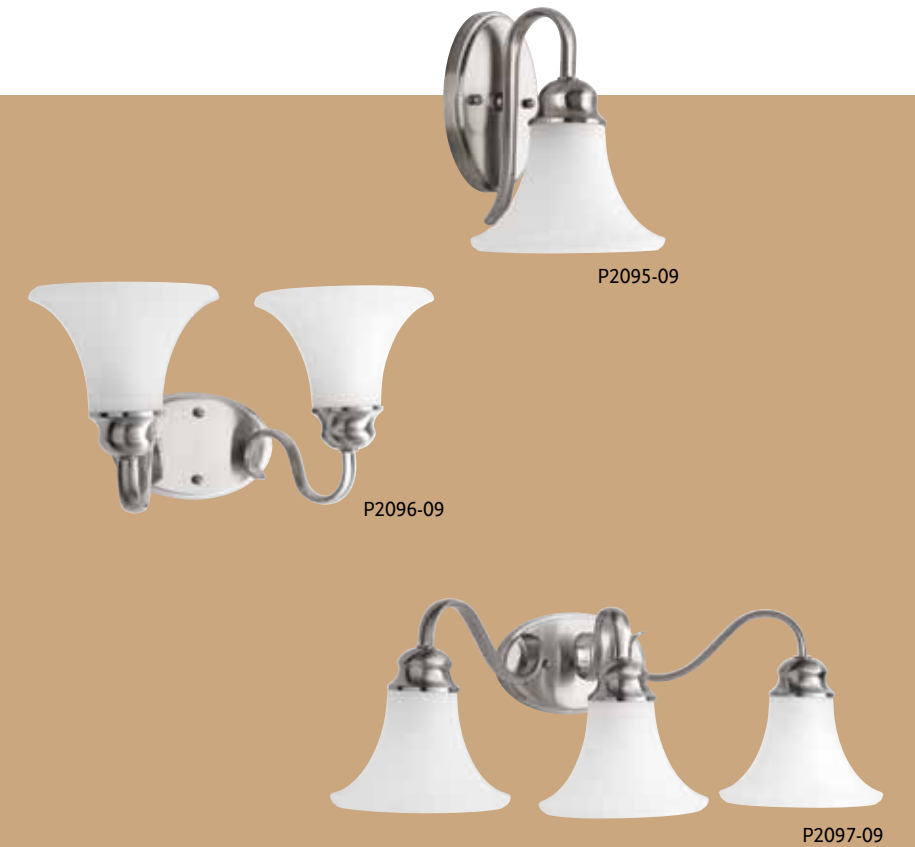

Applause

ONE-LIGHT BATH
P2095-09 Brushed Nickel
Size: 7" W., 9-1/8" ht.
Extends 7-7/8". H/CTR 5-3/4".
Lamp: One medium base lamp, 100w max.

TWO-LIGHT BATH
P2096-09 Brushed Nickel
Size: 16-1/4" W., 8-1/2" ht.
Extends 9". H/CTR 6".
Lamps: Two medium base lamps, each 100w max.

THREE-LIGHT BATH
P2097-09 Brushed Nickel
Size: 24" W., 8-1/2" ht.
Extends 9". H/CTR 6".
Lamps: Three medium base lamps, each 100w max.

FOUR-LIGHT BATH
P2105-09 Brushed Nickel
P2105-20 Antique Bronze
Size: 34" W., 8-1/2" ht.
Extends 9". H/CTR 6".
Lamps: Three medium base lamps, each 100w max.

TWO-LIGHT FLUSH MOUNT
P3617-09 Brushed Nickel
P3617-20 Antique Bronze
Size: 14" dia., 9" ht.
Lamps: Two medium base lamps, each 60w max.

TWO-LIGHT LINEAR CHANDELIER
P4321-09 Brushed Nickel
P4321-20 Antique Bronze
Size: 36" L., 14" W., 18-1/4" ht.
Overall ht. w/chain 93"; wire 15".
Lamps: Two medium base lamps, each 100w max.

All bath fixtures mount up or down.