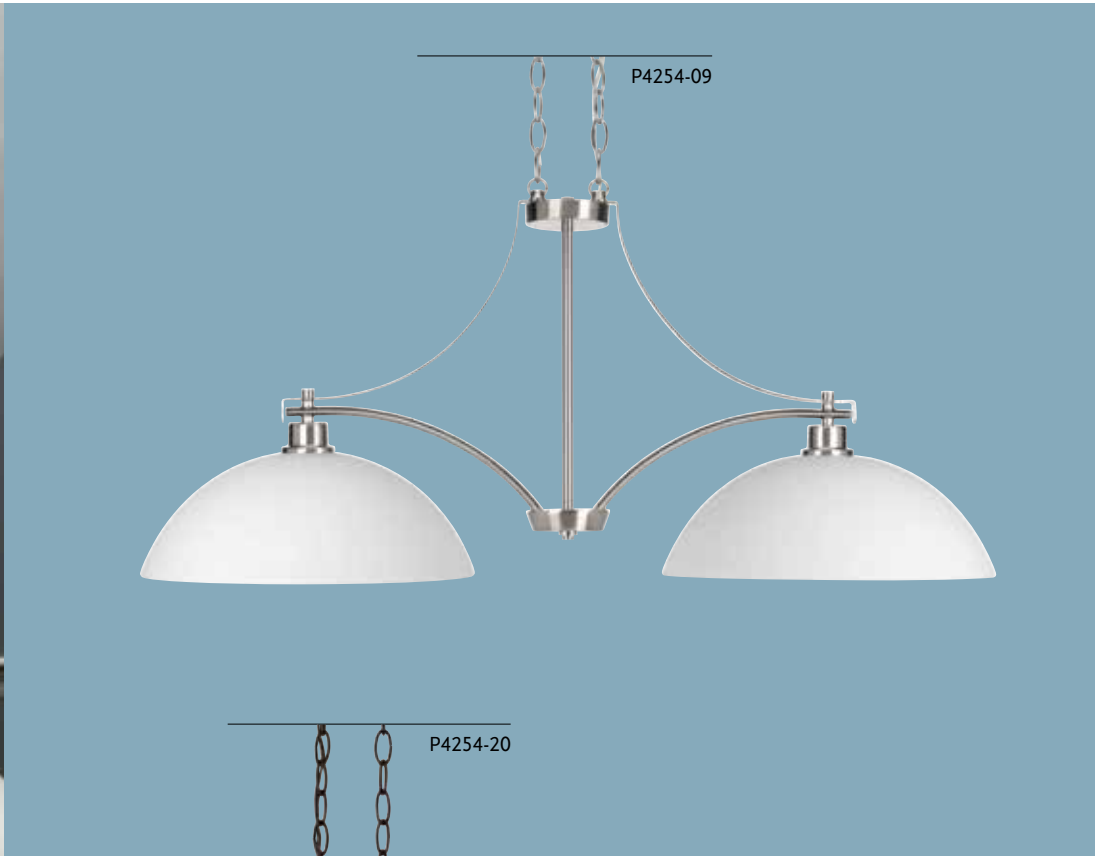

Legend

A TWO-LIGHT ISLAND FIXTURE ROUNDS OUT THE POPULAR FAMILY KNOWN FOR ITS STUNNING, SCULPTED GLASS. SMOOTH AND POLISHED ON THE OUTSIDE, YET DISPLAYING A SUBTLE, NATURE-INSPIRED PATTERN ON THE INSIDE, THIS ELEGANT DESIGN APPEARS TO COME ALIVE WHEN ILLUMINATED.

TWO-LIGHT LINEAR CHANDELIER
P4254-09 Brushed Nickel
P4254-20 Antique Bronze
Size: 36" L., 14" W., 16-7/8" ht.
Overall ht. w/chain 92"; wire 15'.
Lamps: Two medium base lamps, each 100w max.