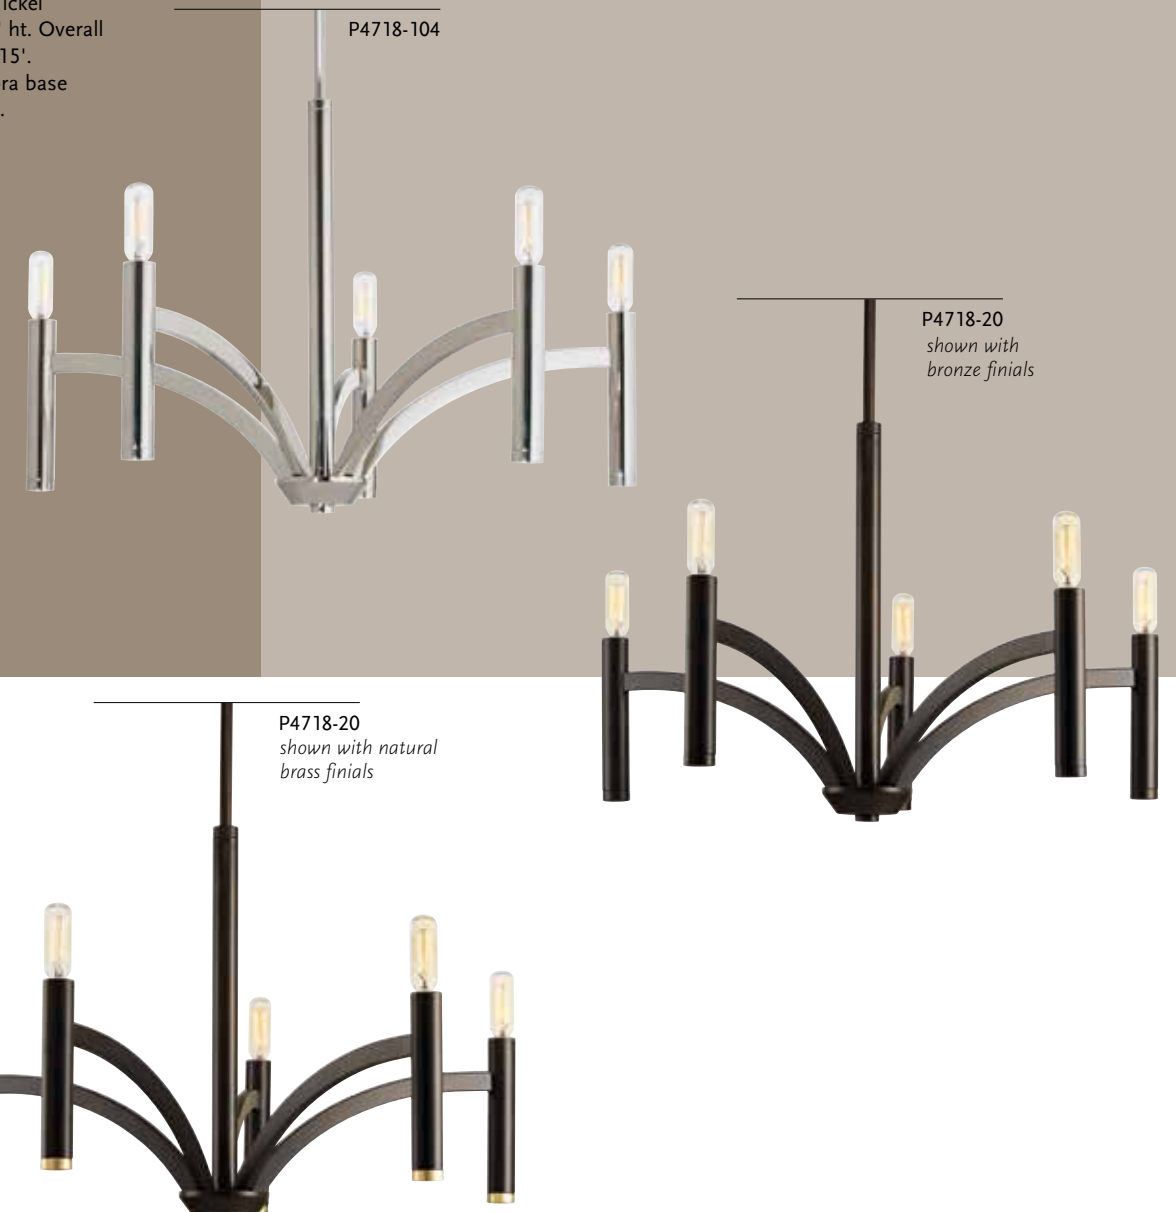

FOR ADDED VERSATILITY, THE ANTIQUE BRONZE FIXTURES INCLUDE TWO FINIAL OPTIONS – NATURAL BRASS AND ANTIQUE BRONZE.

FIVE-LIGHT CHANDELIER
P4718-20 Antique Bronze
P4718-104 Polished Nickel
 Size: 25" dia., 15-5/8" ht. Overall
 ht. w/chain 82"; wire 15".
 Lamps: Five candelabra base
 lamps, each 60w max.

P4718-20 shown with bronze finials

P4718-20 shown with natural brass finials

All Draper hanging fixtures include one 6" stem, four 12" stems and 6 links of chain.

Draper

WITH CHARM AND INTRIGUE, NEW OPTIONS IN THE DRAPER FAMILY ARE INSPIRED BY MID-CENTURY MODERN CLASSIC DESIGNS.

P5061-20 Antique Bronze
P5061-104 Polished Nickel
Size: 6-1/2" dia., 12-1/4" ht.
Overall ht. w/chain 78"; wire 10'.
Lamp: One candelabra base
lamp, 60w max.

P5061-20
shown with
bronze finials

P5061-20
shown with
natural brass finials