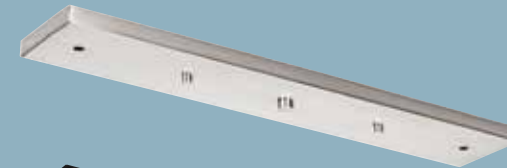

P8403-09
shown with P5032-09
mini-pendant

P8403-09
shown with P5196-09
mini-pendant

P8404-09

P8404-20

P8404-09 Brushed Nickel
P8404-20 Antique Bronze
Size: 23-1/4" L., 4-1/4" ht.

Linear canopy can be used with two or three pendants. Maximum pendant size for two lights is 18" each. Maximum pendant size for three lights is 9" each.