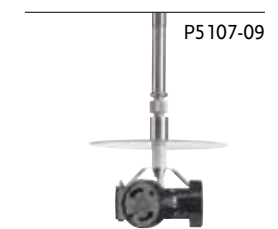

Markor

A POPULAR PENDANT COLLECTION WITH CFL SOURCE NOW AVAILABLE. NEW COLORS INCLUDE CRIMSON, KHAKI, SUMMER LINEN AND HARVEST LINEN.

10" DRUM SHADES
Acrylic bottom diffuser.
For use with P5101 and P5198 only.
Size: 10" dia., 8" ht.
P8828-30 Summer Linen
P8828-39 Crimson
P8828-56 Khaki
P8828-59 Harvest Linen

22" DRUM SHADES
Acrylic bottom diffuser.
For use with P5101 or P5107 and P5198 or P5199 (see Catalog 131).
Size: 22" dia., 10" ht.
P8830-30 Summer Linen
P8830-39 Crimson
P8830-56 Khaki
P8830-59 Harvest Linen

16" DRUM SHADE
Acrylic bottom diffuser.
For use with P5101 or P5107 and P5198 or P5199 (see Catalog 131).
Size: 16" dia., 10" ht.
P8829-30 Summer Linen
P8829-39 Crimson
P8829-56 Khaki
P8829-59 Harvest Linen

For more Markor shade and stem kit options see Catalog 131.

Pendant Kits for Markor Shades

Shades and pendant kits are sold separately. 9" and 10" shades can be used only with pendant kit P5101 or P5198 (see Catalog 131). 16" and 22" shades can be used with pendant kit P5101, P5107, P5198 or P5199 (see Catalog 131 for incandescent versions).

ONE-LIGHT CFL PENDANT KIT

P5101-09 Brushed Nickel
P5101-20 Antique Bronze
One-light pendant kit for use with all Markor shades.
Size: 1-5/8" dia., 5-5/8" ht. Overall ht. w/stem and lamps 68"; wire 10'.
Lamp: One 26w GU24 CFL lamp.

THREE-LIGHT CFL PENDANT KIT

P5107-09 Brushed Nickel
P5107-20 Antique Bronze
Three-light pendant kit for use with most 16" and 22" shades only.
Size: 4-3/4" dia., 6-1/4" ht. Overall ht. w/stem and lamps 68"; wire 10'.
Lamps: Three 26w GU24 CFL lamps.