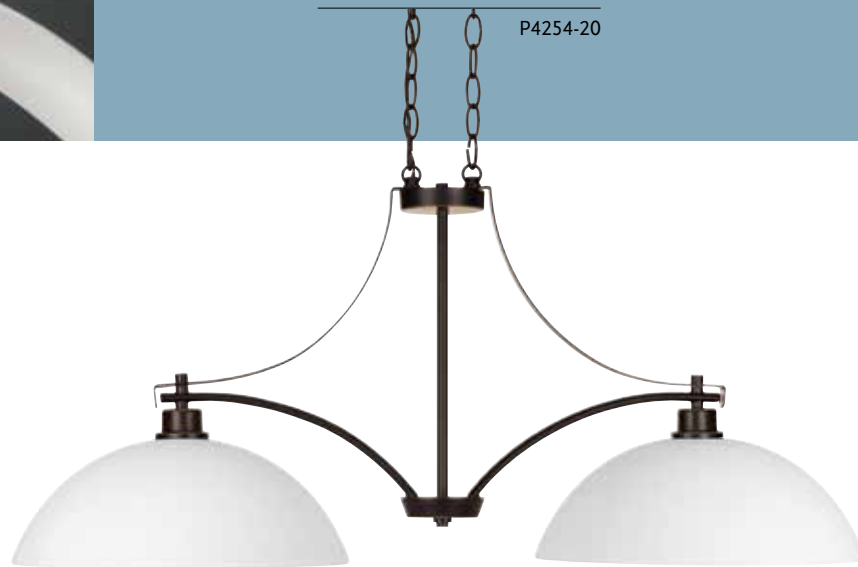

Orbitz

FIVE-LIGHT CHANDELIER
P4659-09 Brushed Nickel
Size: 23-1/4" dia., 18-1/2" ht. Overall ht. w/chain 85"; wire 15'.
Lamps: Five medium base lamps, each 100w max.

Includes one 6" stem, four 12" stems and 6 links of chain.